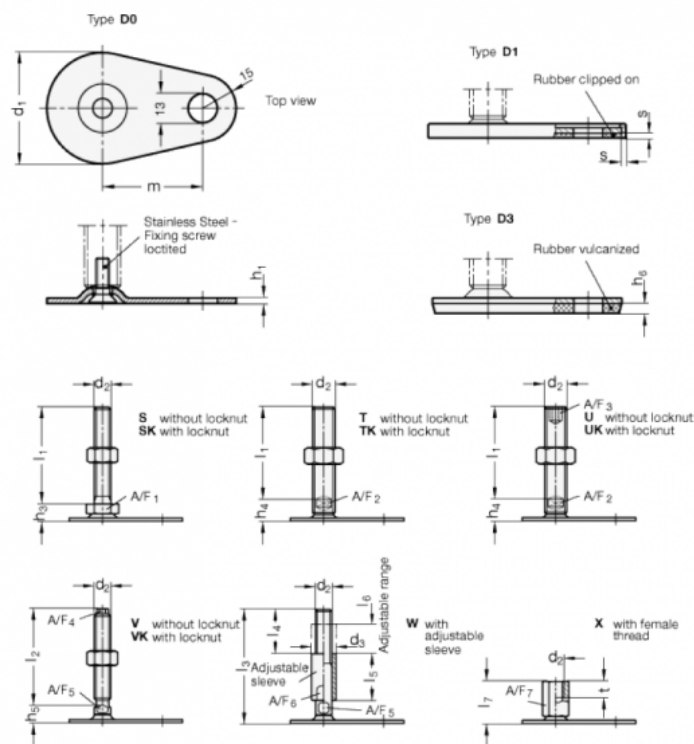

Article number: 204350M863D0SK
 Description: E+G levelling foot
 GN 43-50-M8-63-D0-SK
 Note: SK With nut, External hexagon at the bottom

Measures

A/F1 = 17	s =
d1 = 50	
d2 = M8	
h1 = 2.5	
h3 = 11	
h6 =	
l1 = 63	
m = 45	